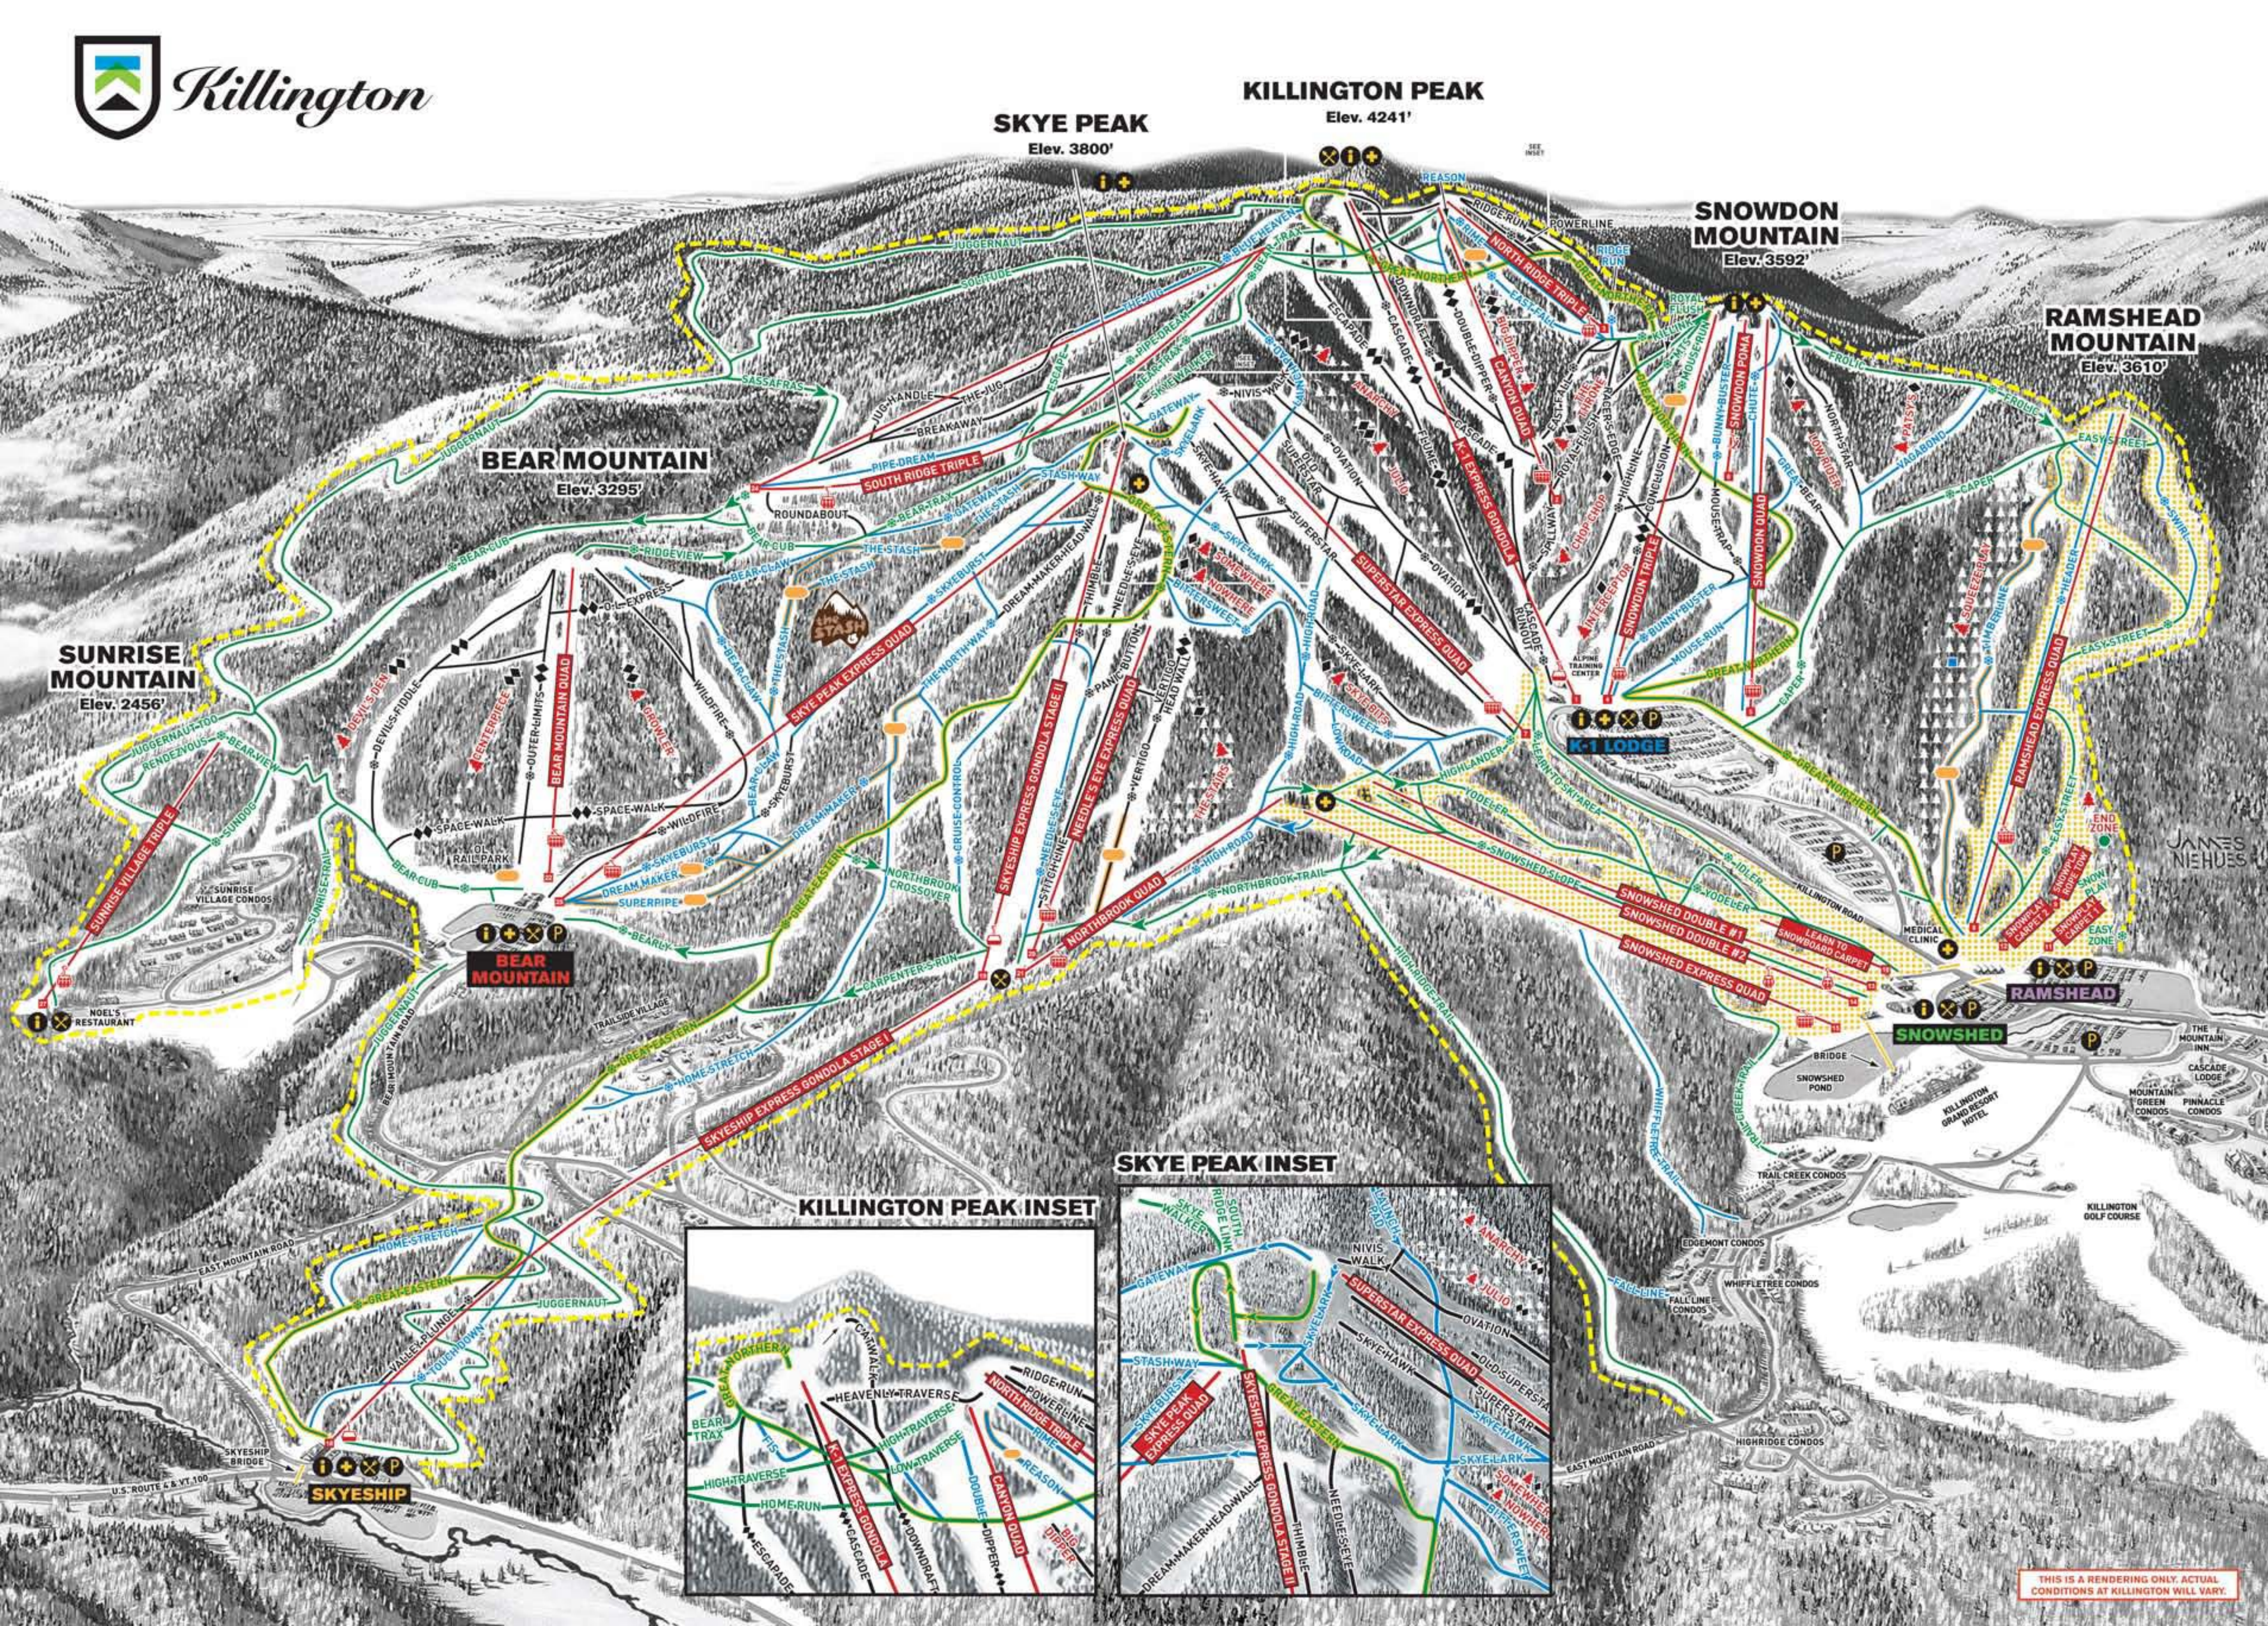

KILLINGTON PEAK

Elev. 4241'

SKYE PEAK

Elev. 3800'

SNOWDON MOUNTAIN

Elev. 3592'

RAMSHEAD MOUNTAIN

Elev. 3610'

BEAR MOUNTAIN

Elev. 3295'

SUNRISE MOUNTAIN

Elev. 2456'

KILLINGTON PEAK INSET

SKYE PEAK INSET