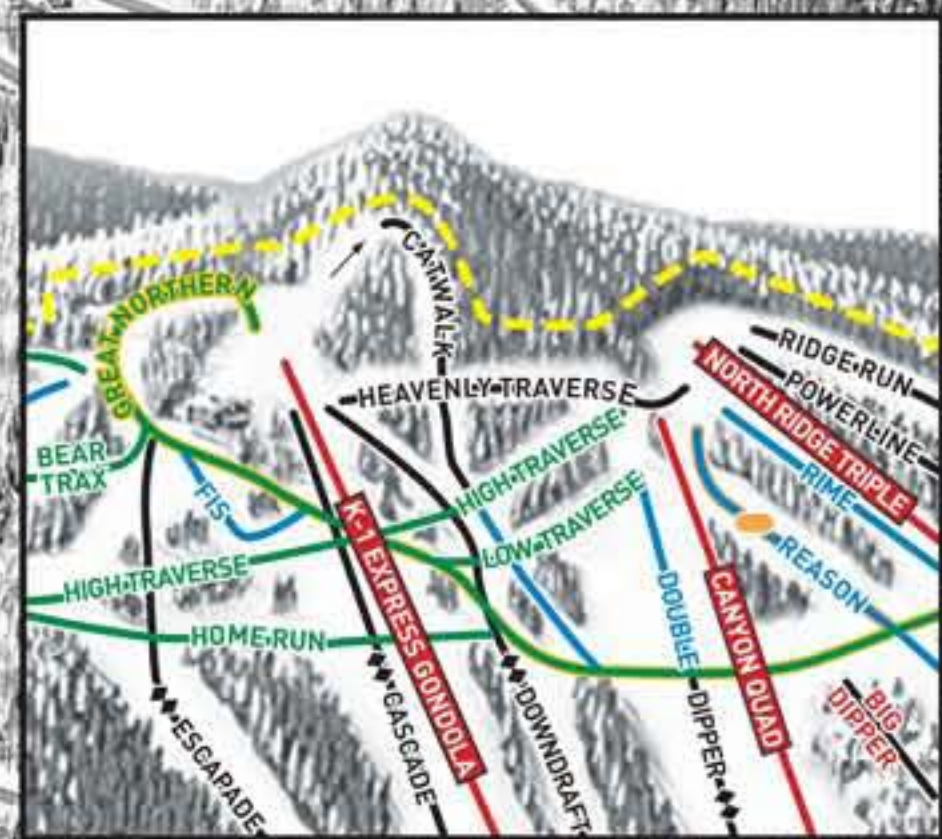

BEAR MOUNTAIN

Elev. 3295'

SUNRISE MOUNTAIN

Elev. 2456'

KILLINGTON PEAK INSET

SKYE PEAK INSET